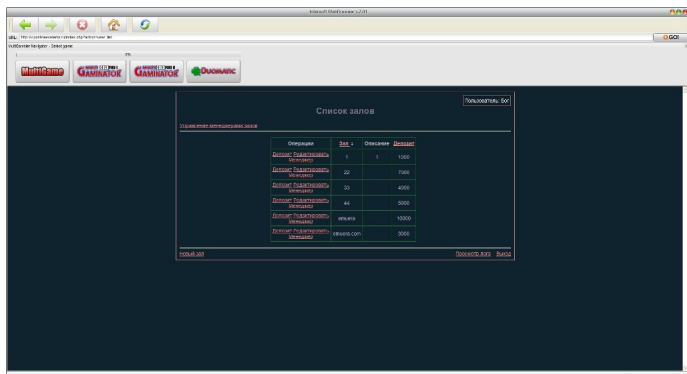

Browser Online MultiGambler System v 7.2 (Браузерная онлайн система) 80 игр.

Written by Administrator

Friday, 19 October 2012 17:28 - Last Updated Monday, 16 January 2017 05:44