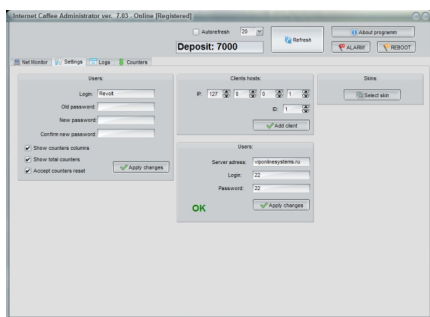

Browser Online MultiGambler System v 7.2 (Браузерная онлайн система) 80 игр.

Written by Administrator

Friday, 19 October 2012 17:28 - Last Updated Monday, 16 January 2017 05:44